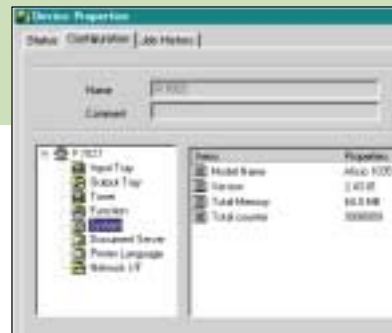

SmartNetMonitor gives end users and administrators fingertip control and management of all shared output devices. Instant on-screen reporting provides users with reassuring tools to monitor device status – reducing helpdesk calls and ensuring efficient utilisation of networked output resources.

SmartNetMonitor, combined with our dedicated hardware, expert consultancy and professional services, is just one example from our range of tailor-made Total Document Solutions.

Simple drop down menus mean a device can be installed and configured quickly

The configuration tab displays the status of a device