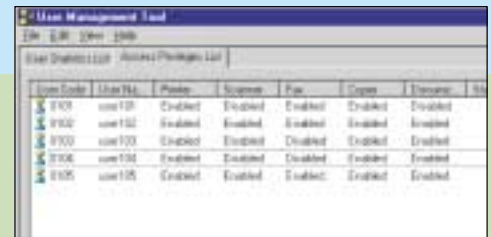

Administrators can easily control users' access privileges

Specifications SmartNetMonitor	
Hardware Requirements	Intel 486/33MHz or faster 20MB of Hard Disk Space (Administrator) 30MB of Hard Disk Space (Client) 32MB of RAM (Recommended)
Operating Systems	Windows 95 (Supports all Service Packs), Windows 98/98SE (Supports all Service Packs), Windows 2000 Professional, Windows Millennium, Windows NT4.0, Windows 2000 Server, Windows XP Home and Professional
Protocols:	TCP/IP, IPX/SPX
Topology	Ethernet only

We reserve the right to make amendments to the technical specifications and external appearance of this software. Some features may only apply to devices running our new GW architecture.

All brand and product names are trademarks of their respective owners.

www.gestetner.com

XSNM00000CDP1

Gestetner

Part of the **NRG** group